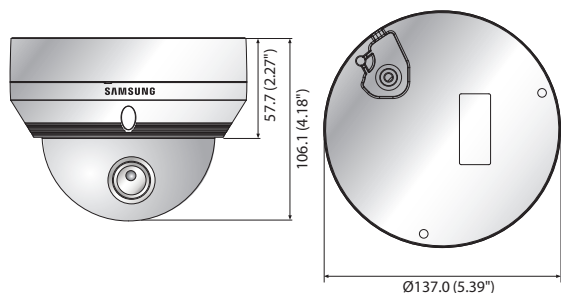

# SCV-5083

1000TVL (1280H) WDR Vandal-Resistant Dome Camera

## Dimensions

Unit : mm (inch)