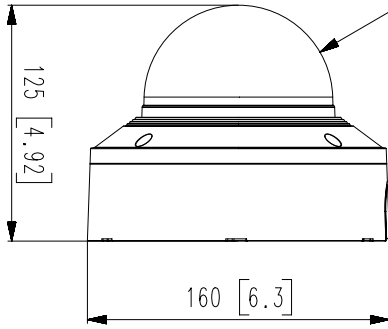

125 [4.92]

160 [6.3]