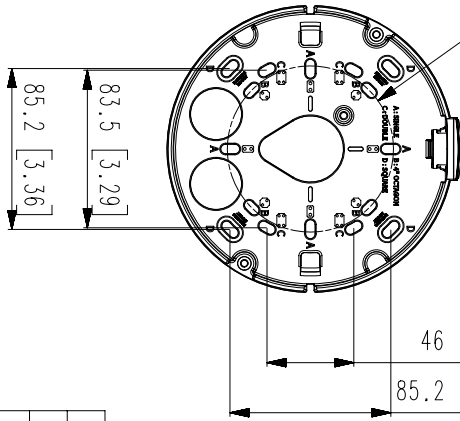

Mechanical

Color / Material	White / Aluminum
RAL Code	RAL9003
Product dimensions / weight	Ø160x125mm(6.30x4.92"), 1.45kg(3.20 lb)

DORI

Detect (25PPM/ 8PPF)	Wide: 22.4m(73.49ft) / Tele: 155m(508.53ft)
Observe (63PPM/ 19PPF)	Wide: 9.0m(29.53ft) / Tele: 62m(203.41ft)
Recognize (125PPM/ 38PPF)	Wide: 4.5m(14.76ft) / Tele: 31m(101.71ft)
Identify (250PPM/ 76PPF)	Wide: 2.2m(7.22ft) / Tele: 15m(49.21ft)

∅ 100 [3.94]

125 [4.92]

160 [6.3]

∅ 88 [3.46]

46 [1.81]

85.2 [3.36]

83.5 [3.29]
85.2 [3.36]

16		
15		
14		
13	XND-9082RV	19.12.
12	XND-7082RV	19.12.
11	XND-6082RV	19.12.
10	PND-A7081RV	19.12.
9	PND-A6081RV	19.12.
8	XND-8081REV	19.12.
7	XND-6081REV	19.12.18
6	PND-A9081R	19.09.27
5	XND-8081RV	19.09.27
4	XND-6081RV	19.09.27
3	XND-6081V	19.09.27
2	XND-8081VZ	19.09.27
1	XND-6081VZ	19.09.27
No.	MODEL NAME	DATE

Unit:mm[inch] SCALE:1/1 Hanwha Techwin

© Hanwha Techwin Co., Ltd. All rights reserved.