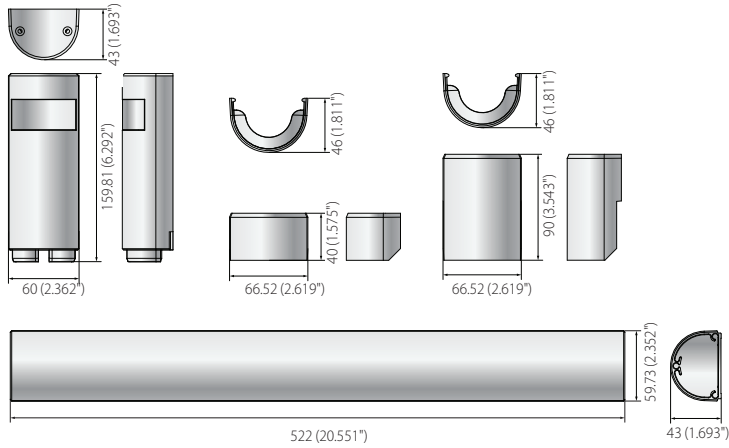

XNB-H6280B

2 MP Network Bandit Barrier Camera

Dimensions

Bandit Barrier Camera

Unit : mm (inch)

Main Unit

Unit : mm (inch)